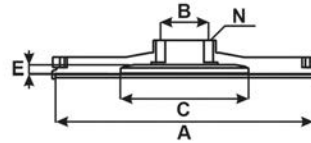

Technical Data

CL	mm	370
A	mm	395
B	mm	84
C	mm	235,5
E	mm	21,5
N	nr	8

Product details:

CEI no. **196.530**

Description: Flywheel
Volano motore
Volant moteur
Volante motor

Weight: 25,645 Kg

Packaging: Carton box 546x546x77 mm