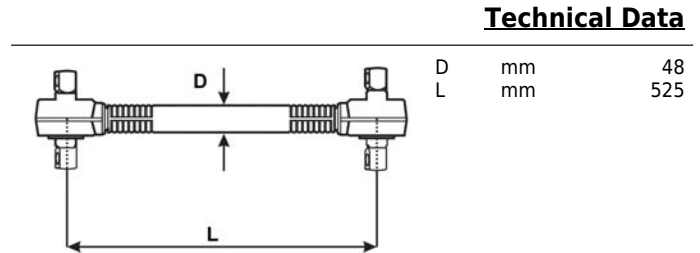

CEI NEWS

n.345 - OCTOBER / OTTOBRE / OCTOBRE / OCTUBRE / ОКТЯБРЬ / PAŹDZIERNIK 2025

NOW AVAILABLE IN STOCK / DISPONIBILE A STOCK / DISPONIBLE EN STOCK / DISPONIBLE EN ALMACEN / В НАЛИЧИЕ НА СКЛАДЕ / TERAZ DOSTĘPNE W MAGAZYNIE

Product details:

CEI no. **225.328**

Description: Reaction rod
Barra reazione dritta
Barre de réaction
Barra reacci3n

Weight: 13,800 Kg

Packaging: Plastic bag

Notes:

Visit our website to see more details

Suitable to:

Groups / Products

BARRE SOSPENSIONE / SUSPENSION RODS / BARRES DE SUSPENSION / BARRAS SUSPENSION

Original manufacturers:

IVECO

OEM no.

5802017408 (IVECO)

50 10 393 030 (RENAULT)

Applications:

CITELIS, CREALIS, URBANWAY, HEULIEZ

Follow us:

www.cei.it