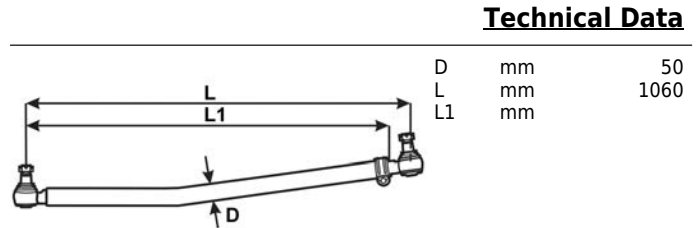

CEI NEWS

n.344 - OCTOBER / OTTOBRE / OCTOBRE / OCTUBRE / ОКТЯБРЬ / PAŹDZIERNIK 2025

NOW AVAILABLE IN STOCK / DISPONIBILE A STOCK / DISPONIBLE EN STOCK / DISPONIBLE EN ALMACEN / В НАЛИЧИЕ НА СКЛАДЕ / TERAZ DOSTĘPNE W MAGAZYNIE

Product details:

CEI no. **220.901**

Description: Steering rod
Tirante sterzo
Barre de direction
Barre de dirección

Weight: 13,170 Kg

Packaging: Plastic bag

Notes:

Visit our website to see more details

Suitable to:

Groups / Products

TIRANTI STERZO / STEERING RODS / BARRES DE DIRECTION / BARRAS DE DIRECCIÓN

Original manufacturers:

IVECO

OEM no.
98165163
165163

Applications:

ASTRA HD Series

Follow us:

www.cei.it