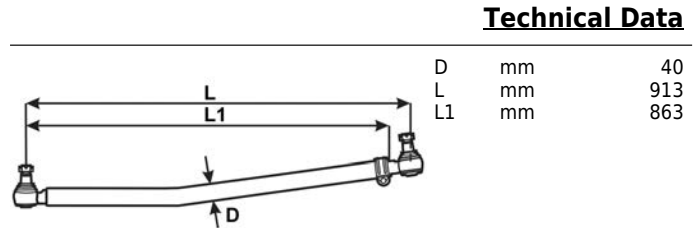

Product details:

CEI no. **220.869**

Description: Steering rod
Tirante sterzo
Barre de direction
Barre de dirección

Weight: 4,350 Kg

Packaging: Plastic bag

Notes:

Visit our website to see more details

Suitable to: