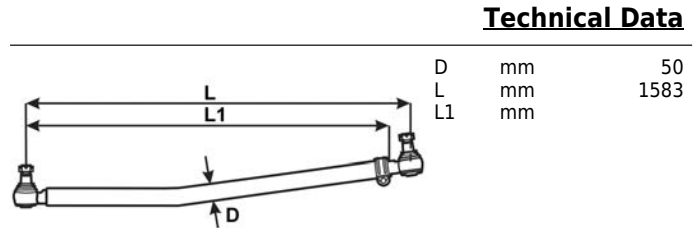

CEI NEWS

n.341 - OCTOBER / OTTOBRE / OCTOBRE / OCTUBRE / ОКТЯБРЬ / PAŹDZIERNIK 2025

NOW AVAILABLE IN STOCK / DISPONIBILE A STOCK / DISPONIBLE EN STOCK / DISPONIBLE EN ALMACEN / В НАЛИЧИЕ НА СКЛАДЕ / TERAZ DOSTĘPNE W MAGAZYNIE

Product details:

CEI no. **220.831**

Description: Drag link
Barra di accoppiamento
Barre d'accouplement
Barra de acoplamiento

Weight: 13,200 Kg

Packaging: Plastic bag

Notes:

Visit our website to see more details

Suitable to:

Groups / Products

TIRANTI STERZO / STEERING RODS / BARRES DE DIRECTION / BARRAS DE DIRECCIÓN

Original manufacturers:

IVECO - ASTRA

OEM no.

98165171 (IVECO)

165171 (ASTRA)

Applications:

ASTRA HD Series (IVECO)

Follow us:

www.cei.it