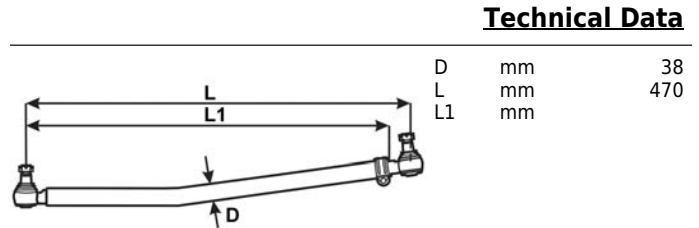

Product details:

CEI no. **220.665**

Description: Steering rod
Tirante sterzo
Barre de direction
Barre de dirección

Weight: 4,790 Kg

Packaging: Plastic bag

Notes:

Visit our website to see more details

Suitable to: