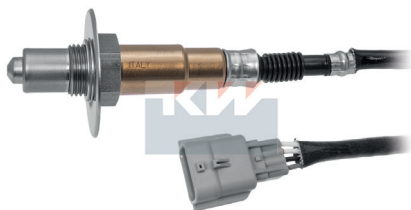

TS	N°	L					F	S	B	
PS44082/6	4	400					-	-	-	SWP

RENAULT

TWINGO III 0.9 TCe 95	H4B453	03/19
TWINGO III 1.0 S Ce 65	B4D403	03/19
TWINGO III 1.0 S Ce 75	B4D403	03/19