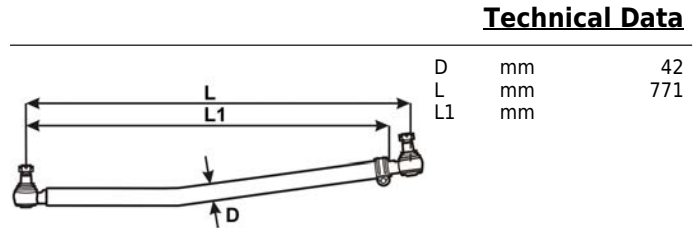

## Product details:

CEI no. **220.690**

**Description:** Steering rod  
Tirante sterzo  
Barre de direction  
Barre de dirección

**Weight:** 7,405 Kg

**Packaging:** Plastic bag

**Notes:**

Visit our website to see more details