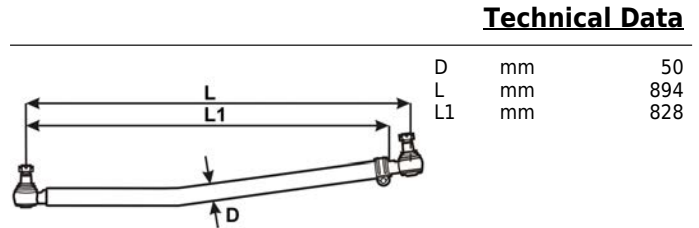

## Product details:

CEI no. **220.509**

**Description:** Steering rod  
Tirante sterzo  
Barre de direction  
Barre de dirección

**Weight:** 9,480 Kg

**Packaging:** Plastic bag

**Notes:**

Visit our website to see more details