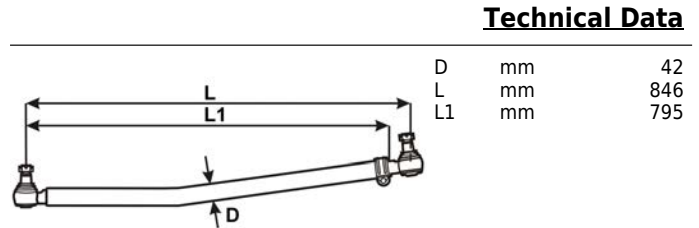

## Product details:

CEI no. **220.525**

**Description:** Steering rod  
Tirante sterzo  
Barre de direction  
Barre de dirección

**Weight:** 7,105 Kg

**Packaging:** Plastic bag

**Notes:**

Visit our website to see more details