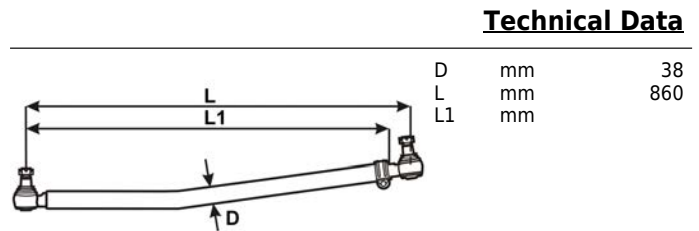

## Product details:

CEI no. **220.692**

**Description:** Steering rod  
Tirante sterzo  
Barre de direction  
Barre de dirección

**Weight:** 6,870 Kg

**Packaging:** Plastic bag

**Notes:**

Visit our website to see more details