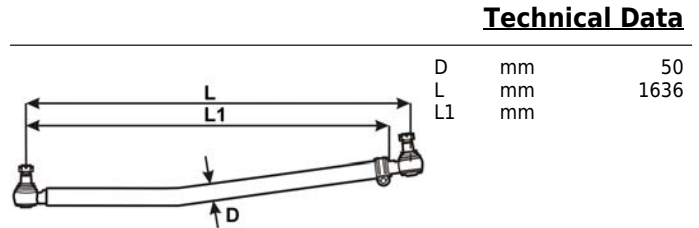

CEI NEWS

n.267 - NOVEMBER / NOVEMBRE / NOVEMBRE / NOVIEMBRE / НОЯБРЬ / LISTOPAD 2022

NOW AVAILABLE IN STOCK / DISPONIBILE A STOCK / DISPONIBLE EN STOCK / DISPONIBLE EN ALMACEN / В НАЛИЧИЕ НА СКЛАДЕ / TERAZ DOSTĘPNE W MAGAZYNIE

Product details:

CEI no. **220.693**

Description: Drag link
Barra di accoppiamento
Barre d'accouplement
Barra de acoplamiento

Weight: 13,865 Kg

Packaging: Plastic bag

Notes:

Visit our website to see more details

Suitable to:

Groups / Products

TIRANTI STERZO / STEERING RODS / BARRES DE DIRECTION / BARRAS DE DIRECCIÓN

Original manufacturers:

MERCEDES

OEM no.

960 330 1003

960 330 0703

Applications:

AROCS

Follow us:

www.cei.it