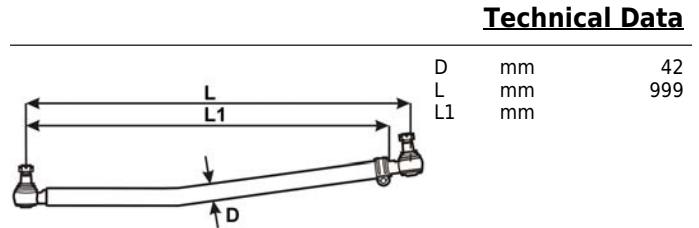

## Product details:

CEI no. **220.687**

**Description:** Steering rod  
Tirante sterzo  
Barre de direction  
Barre de dirección

**Weight:** 8,725 Kg

**Packaging:** Plastic bag

**Notes:**

Visit our website to see more details