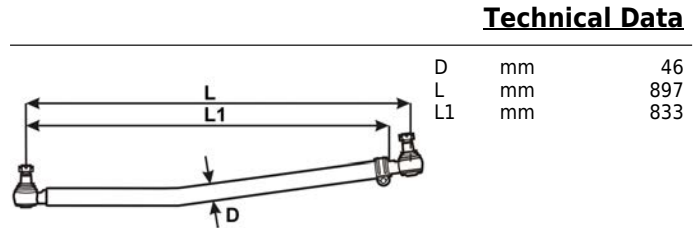

## Product details:

CEI no. **220.696**

**Description:** Steering rod  
Tirante sterzo  
Barre de direction  
Barre de dirección

**Weight:** 7,620 Kg

**Packaging:** Plastic bag

**Notes:**

Visit our website to see more details