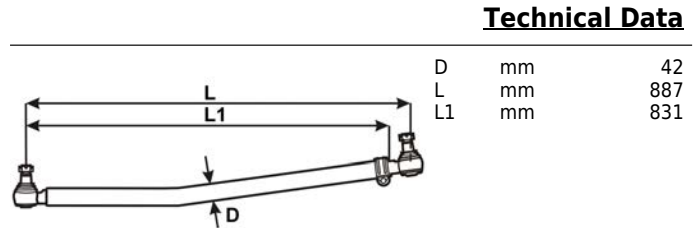

## Product details:

CEI no. **220.694**

**Description:** Steering rod  
Tirante sterzo  
Barre de direction  
Barre de dirección

**Weight:** 8,225 Kg

**Packaging:** Plastic bag

**Notes:**

Visit our website to see more details